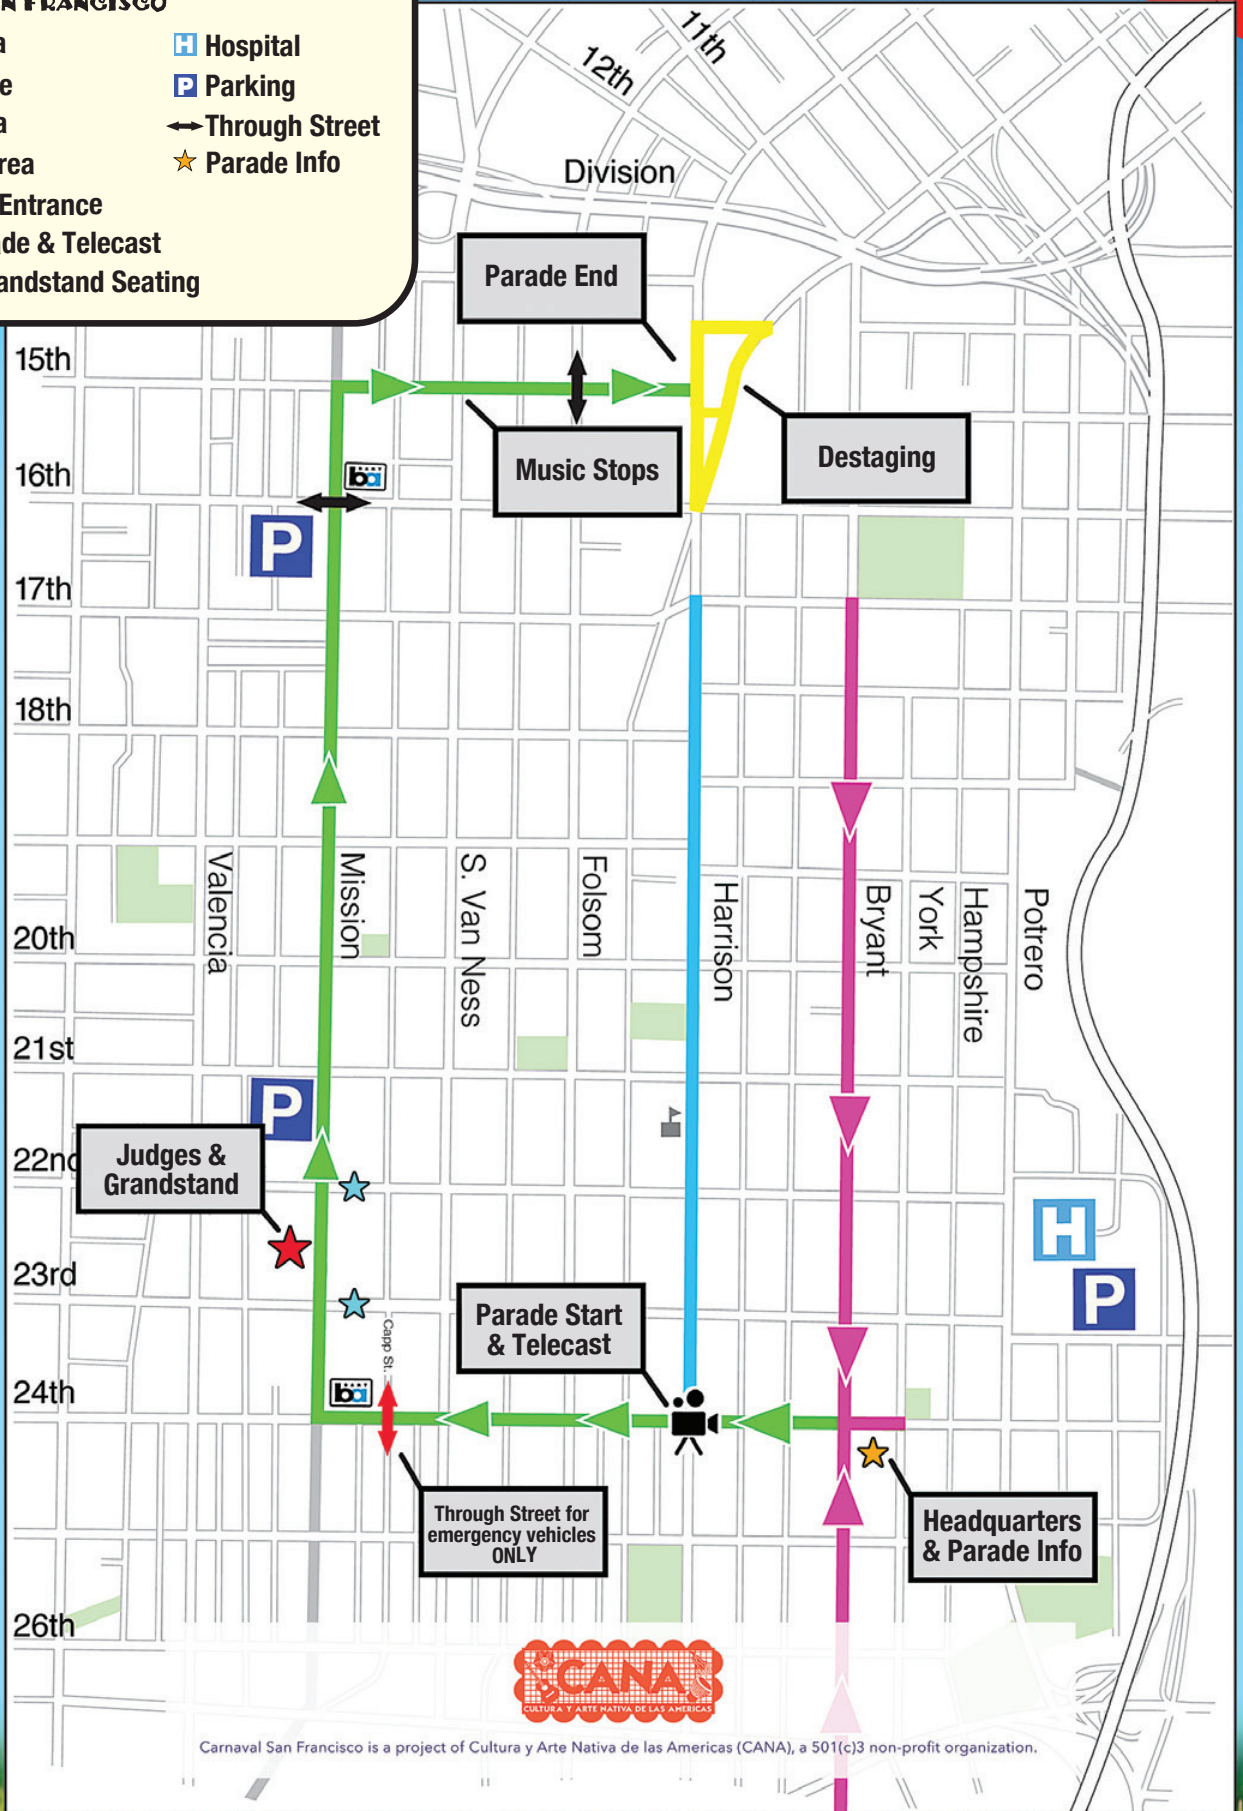

SAN FRANCISCO

- Staging Area
- Parade Route
- Festival Area
- Destaging Area
- ★ Grandstand Entrance
- ★ Start of Parade & Telecast
- ★ Judges & Grandstand Seating
- 🏥 Hospital
- 🅑 Parking
- ↔ Through Street
- ★ Parade Info

GRAND PARADE

SUNDAY MAY 24, 2026
10AM - 2PM

LA
COPA
DEL
PUEBLO

SPONSORED BY

Carnaval San Francisco is a project of Cultura y Arte Nativa de las Americas (CANANA), a 501(c)3 non-profit organization.